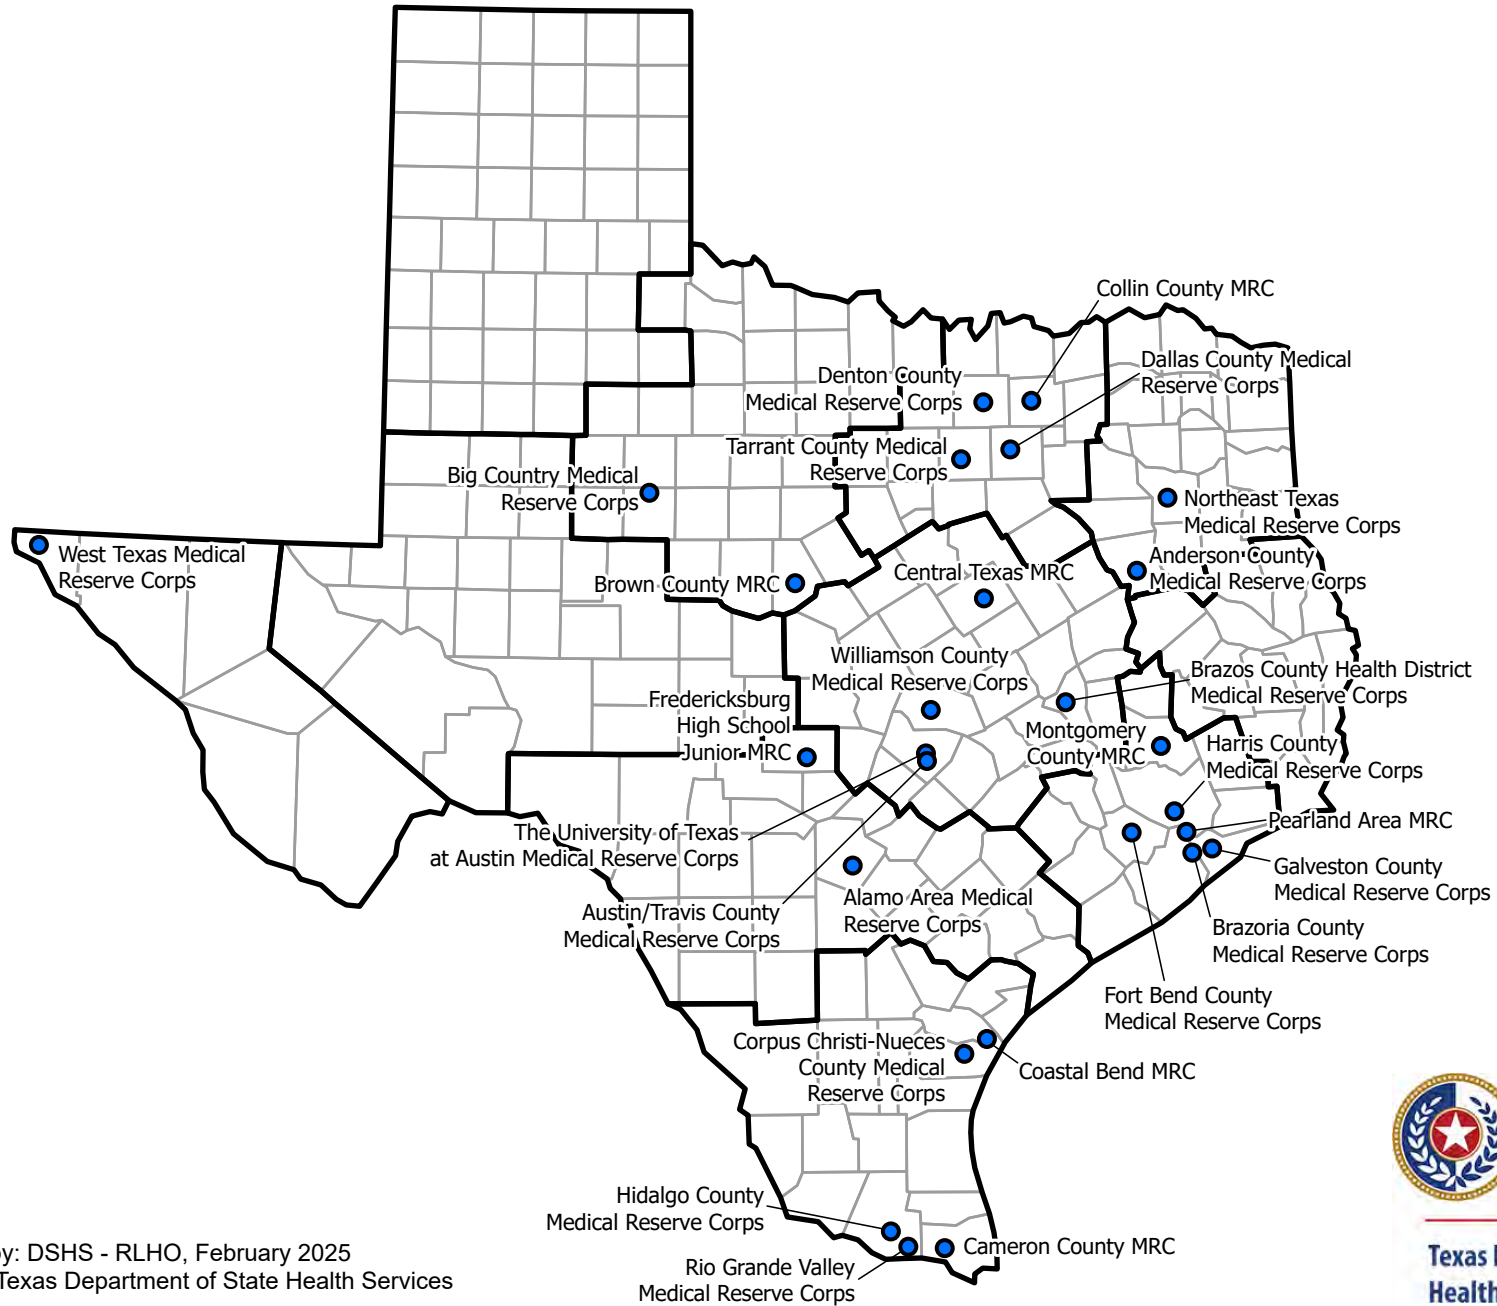

Medical Reserve Corps (MRC) Unit Locations in Texas

Map created by: DSHS - RLHO, February 2025
 Data Source: Texas Department of State Health Services

Texas Department of State Health Services