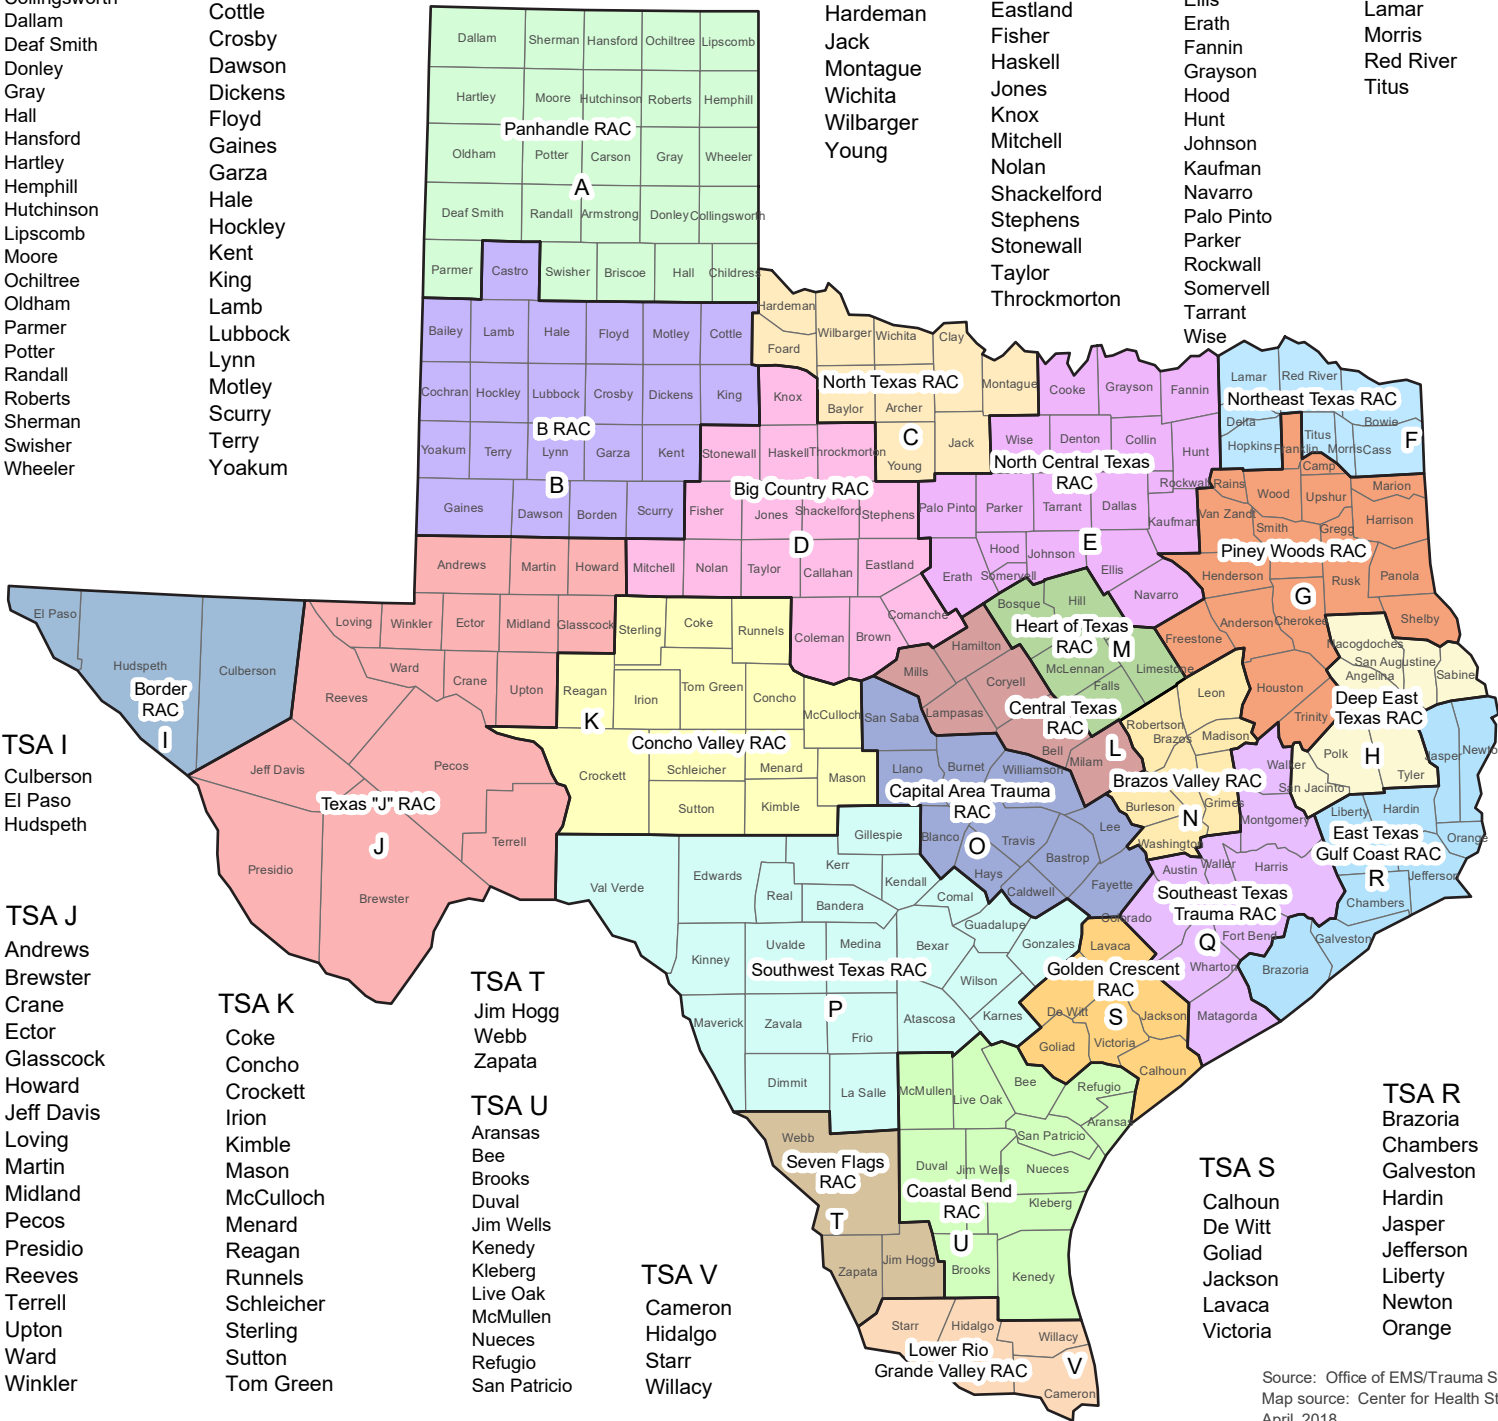

Trauma Service Areas with RAC Names

- TSA A**
 Armstrong
 Briscoe
 Carson
 Childress
 Collingsworth
 Dallam
 Deaf Smith
 Donley
 Gray
 Hall
 Hansford
 Hartley
 Hemphill
 Hutchinson
 Lipscomb
 Moore
 Ochiltree
 Oldham
 Parmer
 Potter
 Randall
 Roberts
 Sherman
 Swisher
 Wheeler
- TSA B**
 Bailey
 Borden
 Castro
 Cochran
 Cottle
 Crosby
 Dawson
 Dickens
 Floyd
 Gaines
 Garza
 Hale
 Hockley
 Kent
 King
 Lamb
 Lubbock
 Lynn
 Motley
 Scurry
 Terry
 Yoakum

- TSA T**
 Jim Hogg
 Webb
 Zapata

- TSA U**
 Aransas
 Bee
 Brooks
 Duval
 Jim Wells
 Kenedy
 Kleberg
 Live Oak
 McMullen
 Nueces
 Refugio
 San Patricio

- TSA V**
 Cameron
 Hidalgo
 Starr
 Willacy

- TSA P**
 Atascosa
 Bandera
 Bexar
 Comal
 Dimmit
 Edwards
 Frio
 Gillespie
 Gonzales
 Guadalupe
 Karnes
 Kendall
 Kerr
 Kinney
 La Salle
 Maverick
 Medina
 Real
 Uvalde
 Val Verde
 Wilson
 Zavala

- TSA H**
 Angelina
 Nacogdoches
 Polk
 Sabine
 San Augustine
 San Jacinto
 Tyler

- TSA L**
 Bell
 Coryell
 Hamilton
 Lampasas
 Milam
 Mills

- TSA M**
 Bosque
 Falls
 Hill
 Limestone
 McLennan

- TSA Q**
 Austin
 Colorado
 Fort Bend
 Harris
 Matagorda
 Montgomery
 Walker
 Waller
 Wharton

- TSA N**
 Brazos
 Burleson
 Grimes
 Leon
 Madison
 Robertson
 Washington

- TSA R**
 Brazoria
 Chambers
 Galveston
 Hardin
 Jasper
 Jefferson
 Liberty
 Newton
 Orange

- TSA S**
 Calhoun
 De Witt
 Goliad
 Jackson
 Lavaca
 Victoria