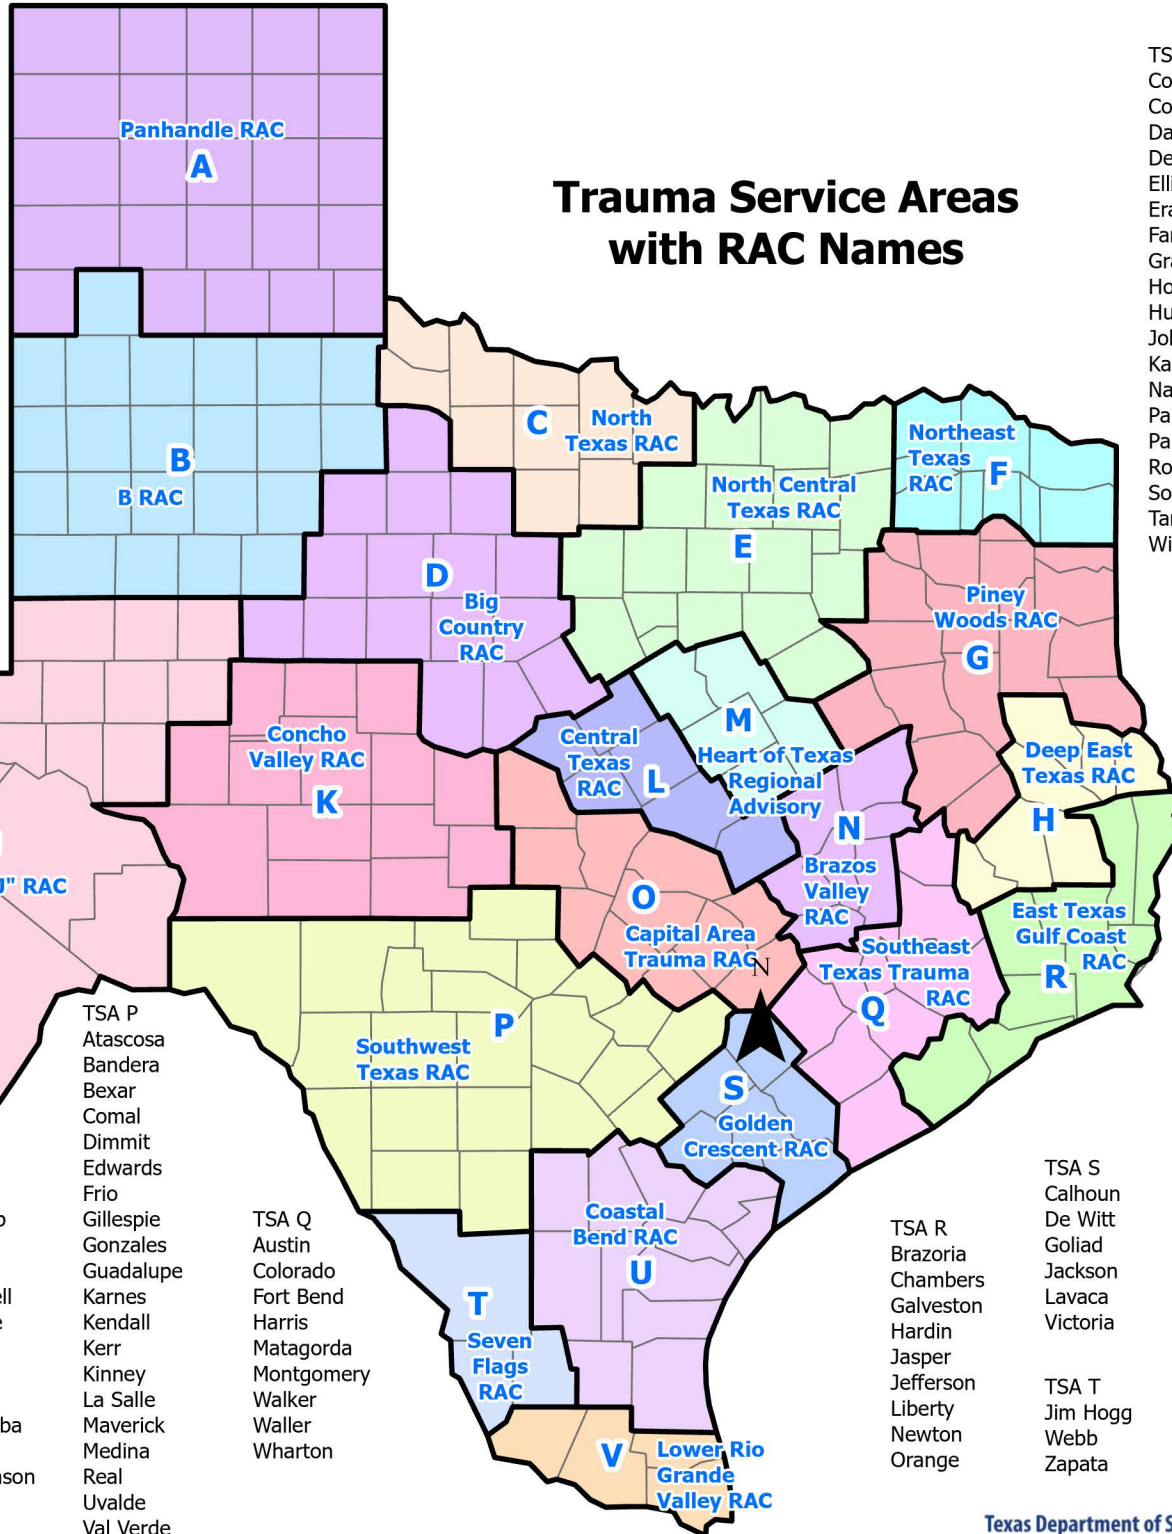

TSA L  
Bell  
Coryell  
Falls  
Hamilton  
Lampasas  
Milam  
Mills

TSA M  
Bosque  
Hill  
Limestone  
McLennan

TSA N  
Brazos  
Burleson  
Grimes  
Leon  
Madison  
Robertson  
Washinton

TSA O  
Bastrop  
Blanco  
Burnet  
Caldwell  
Fayette  
Hays  
Lee  
Llano  
San Saba  
Travis  
Williamson

TSA Q  
Austin  
Colorado  
Fort Bend  
Harris  
Matagorda  
Montgomery  
Walker  
Waller  
Wharton

TSA R  
Brazoria  
Chambers  
Galveston  
Hardin  
Jasper  
Jefferson  
Liberty  
Newton  
Orange

TSA S  
Calhoun  
De Witt  
Goliad  
Jackson  
Lavaca  
Victoria

TSA T  
Jim Hogg  
Webb  
Zapata

TSA H  
Angelina  
Nacogdoches  
Polk  
Sabine  
San Augustine  
San Jacinto  
Tyler

TSA I  
Culberson  
El Paso  
Hudspeth

TSA U  
Aransas  
Bee  
Brooks  
Duval  
Jim Wells  
Kenedy  
Kleberg  
Live Oak  
McMullen  
Nueces  
Refugio  
San Patricio

# Trauma Service Areas with RAC Names