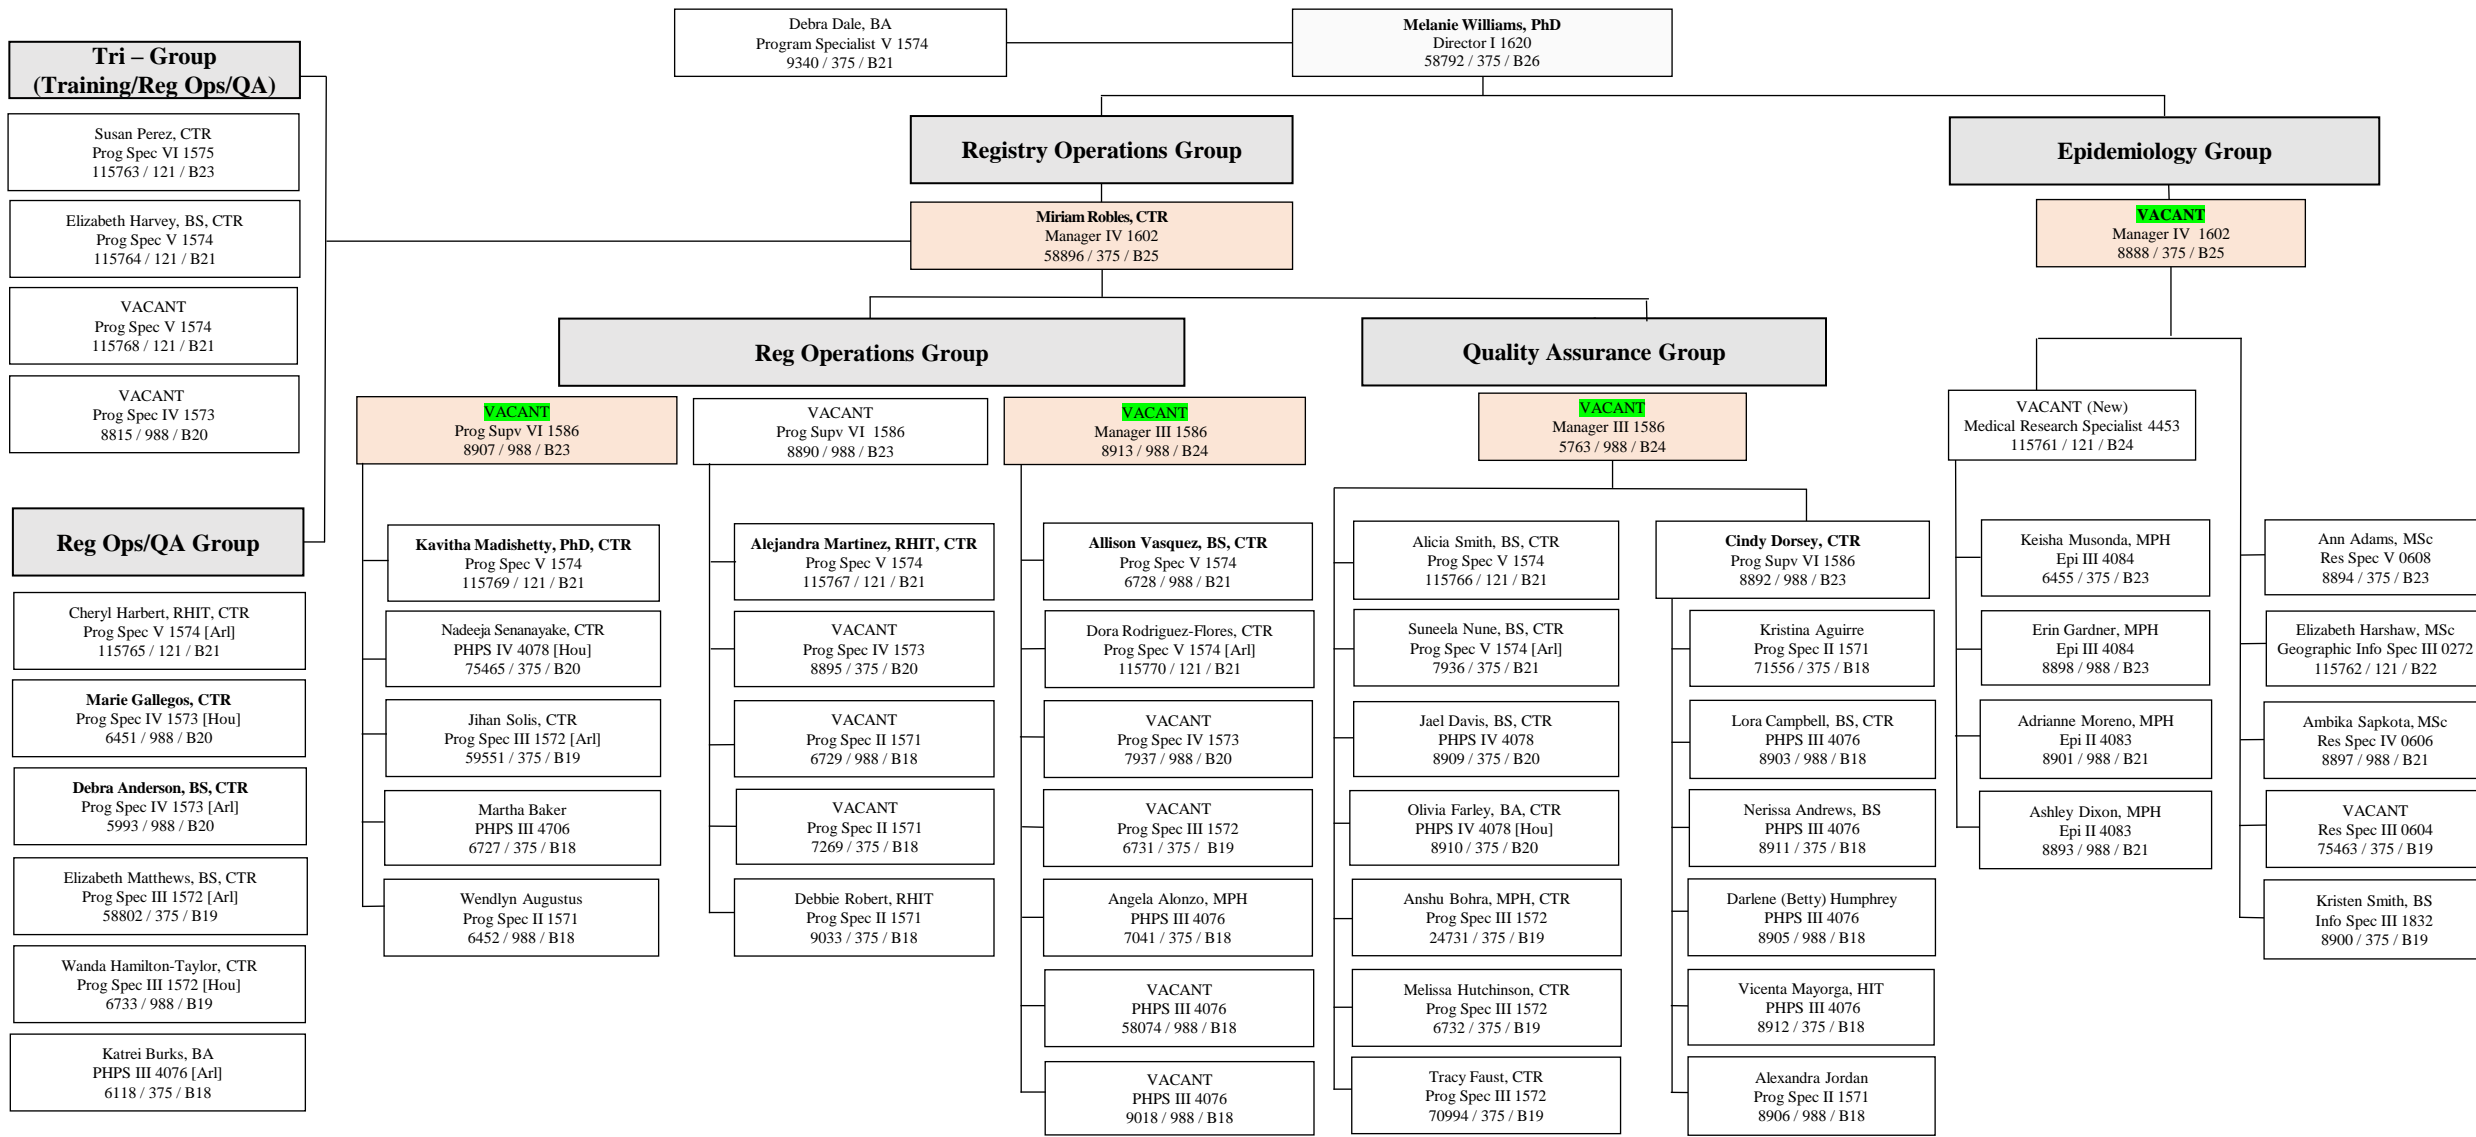

CANCER EPIDEMIOLOGY AND SURVEILLANCE BRANCH
Texas Cancer Registry - PROPOSED
October 2022

16 Vacancies

*Propose inactivating the following positions to offset the cost of reclassifications:

PSII 8916

PSII 8963